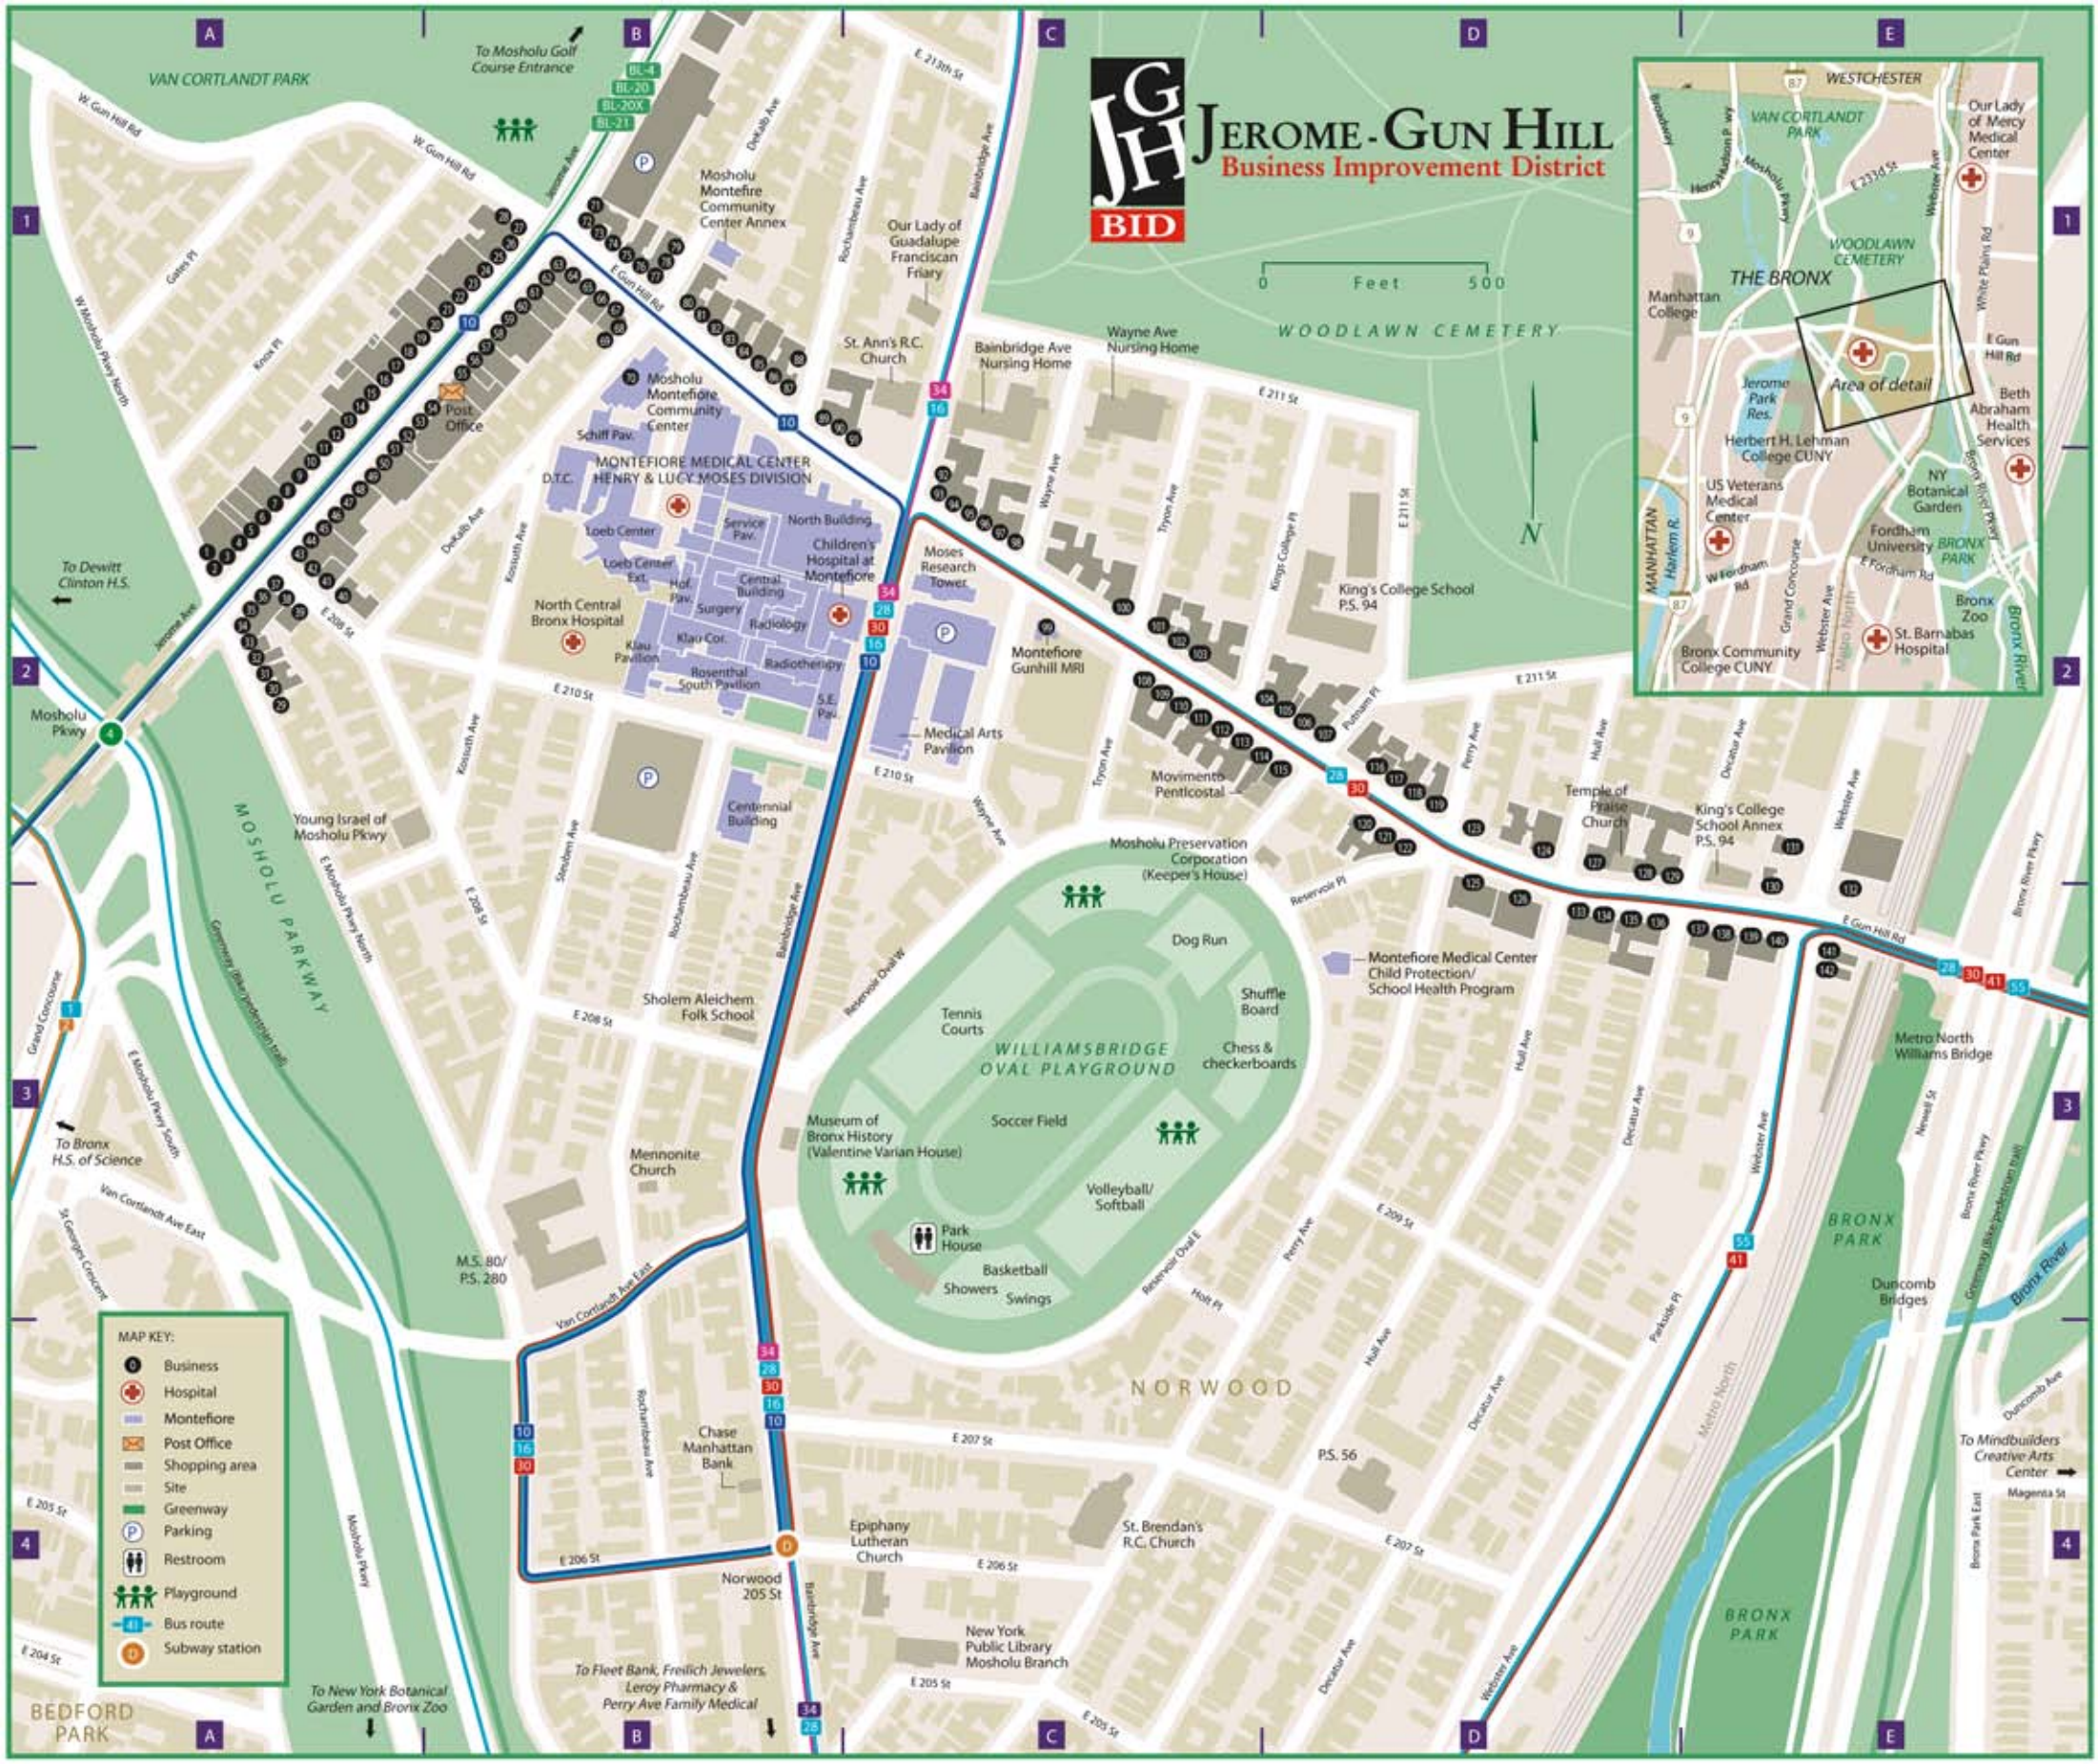

JEROME-GUN HILL Business Improvement District

0 Feet 500

- MAP KEY:**
- Business
 - Hospital
 - Montefiore
 - Post Office
 - Shopping area
 - Site
 - Greenway
 - Parking
 - Restroom
 - Playground
 - Bus route
 - Subway station

BEDFORD PARK

4