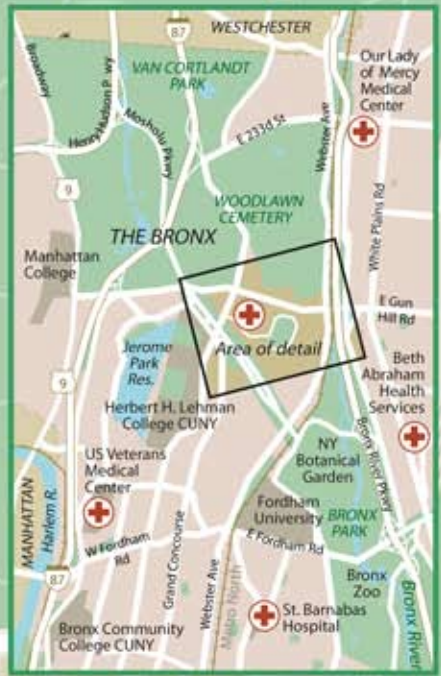

JEROME-GUN HILL Business Improvement District

0 Feet 500

- MAP KEY:**
- Business
 - Hospital
 - Montefiore
 - Post Office
 - Shopping area
 - Site
 - Greenway
 - Parking
 - Restroom
 - Playground
 - Bus route
 - Subway station

BEDFORD PARK

4